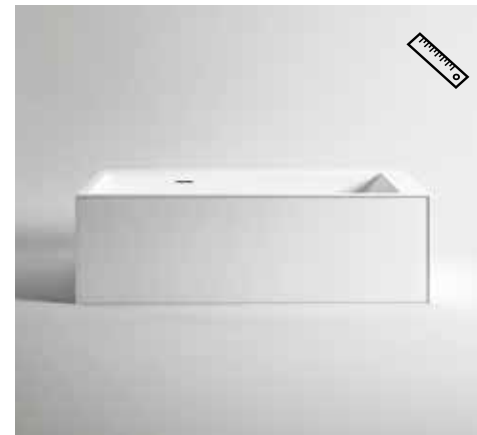

P 278 Unico Pannellabile | with panels