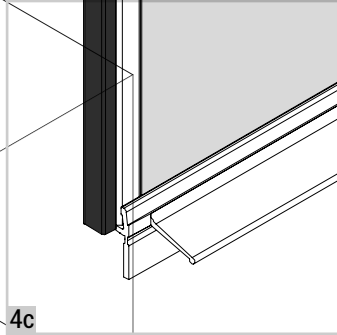

# SuperSintesi XN

Vismaravetro srl  
20843 Verano Brianza (MB) - Italy via Furlanelli, 29  
phone: 0362/992244 fax: 0362/992255  
info@vismaravetro.it www.vismaravetro.it

1a

1b

1c

1d

24h