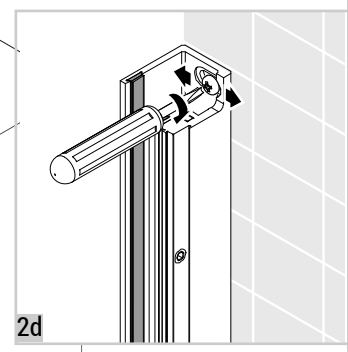

# SuperSintesi XN

Vismaravetro srl  
20843 Verano Brianza (MB) - Italy via Furlanelli, 29  
phone: 0362/992244 fax: 0362/992255  
info@vismaravetro.it www.vismaravetro.it

1a

1b

1c

1d

24h