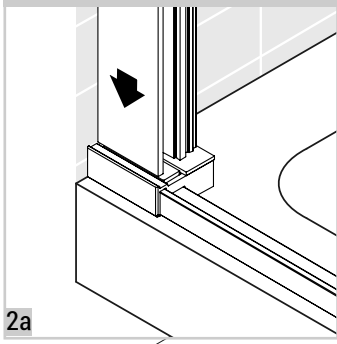

# SuperSintesi XN

Vismaravetro srl  
20843 Verano Brianza (MB) - Italy via Furlanelli, 29  
phone: 0362/992244 fax: 0362/992255  
info@vismaravetro.it www.vismaravetro.it

1a

1b

1c

1d

24h