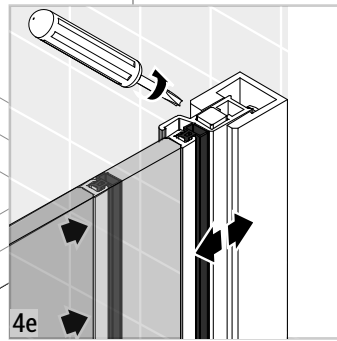

# SuperSintesi XN

Vismaravetro srl  
20843 Verano Brianza (MB) - Italy via Furlanelli, 29  
phone: 0362/992244 fax: 0362/992255  
info@vismaravetro.it www.vismaravetro.it

1a

1b

1c

1d

24h