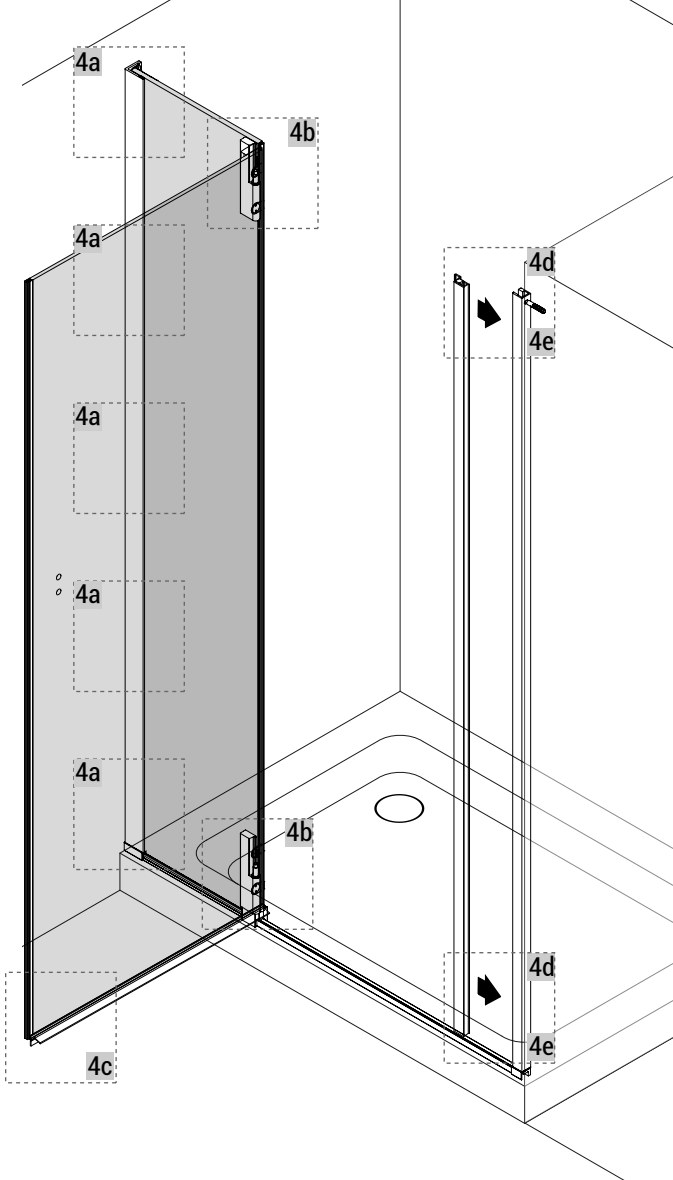

# SuperSintesi XN

Vismaravetro srl  
20843 Verano Brianza (MB) - Italy via Furlanelli, 29  
phone: 0362/992244 fax: 0362/992255  
info@vismaravetro.it www.vismaravetro.it

1a

1b

1c

1d

24h