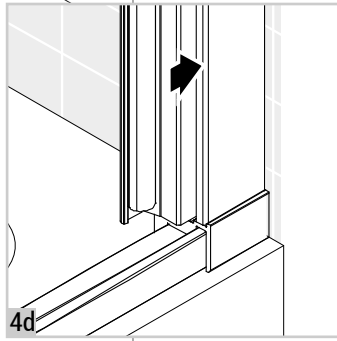

# SuperSintesi XN

Vismaravetro srl  
20843 Verano Brianza (MB) - Italy via Furlanelli, 29  
phone: 0362/992244 fax: 0362/992255  
info@vismaravetro.it www.vismaravetro.it

1a

1b

1c

1d

24h