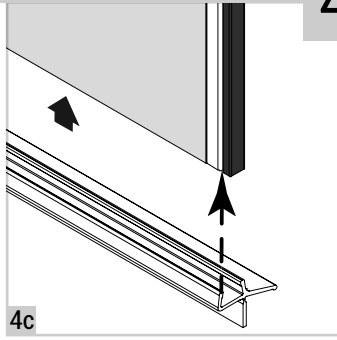

# SuperSintesi XN

Vismaravetro srl  
20843 Verano Brianza (MB) - Italy via Furlanelli, 29  
phone: 0362/992244 fax: 0362/992255  
info@vismaravetro.it www.vismaravetro.it

1a

1b

1c

1d

24h