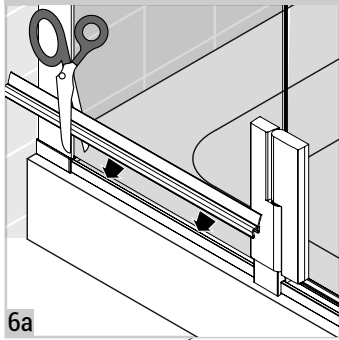

# SuperSintesi XN

Vismaravetro srl  
20843 Verano Brianza (MB) - Italy via Furlanelli, 29  
phone: 0362/992244 fax: 0362/992255  
info@vismaravetro.it www.vismaravetro.it

1a

1b

1c

1d

24h