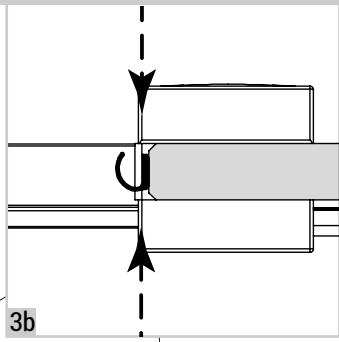

# SuperSintesi XN

Vismaravetro srl  
20843 Verano Brianza (MB) - Italy via Furlanelli, 29  
phone: 0362/992244 fax: 0362/992255  
info@vismaravetro.it www.vismaravetro.it

1a

1b

1c

1d

24h