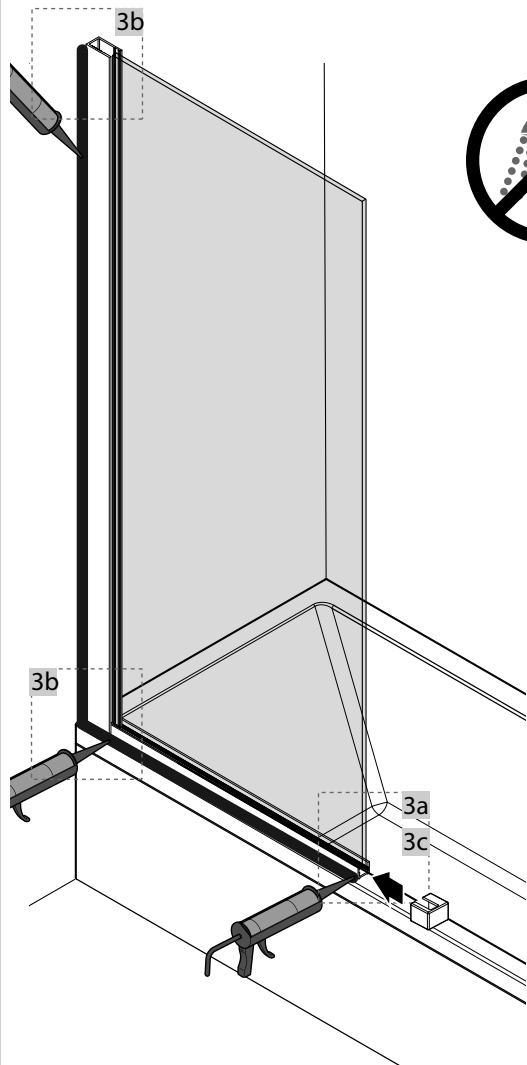

FB

Ø6mm

SILICONE

3

24h

Vismaravetro Srl

20843 Verano Brianza (MB) - Italy Via Furlanelli, 29

telefono 0362/992244