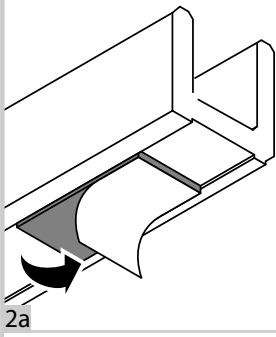

FB

Ø6mm

SILICONE

3

24h

Vismaravetro Srl

20843 Verano Brianza (MB) - Italy Via Furlanelli, 29

telefono 0362/992244