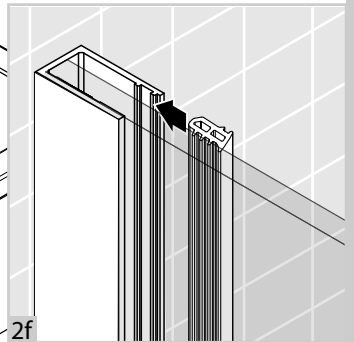

FB

Ø6mm

SILICONE

3

24h

Vismaravetro Srl

20843 Verano Brianza (MB) - Italy Via Furlanelli, 29

telefono 0362/992244