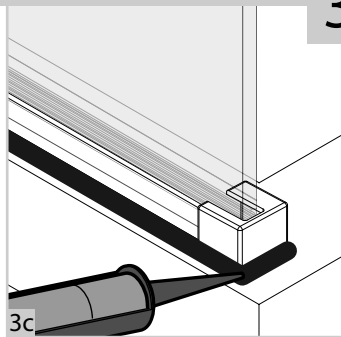

FB

Ø6mm

SILICONE

3

24h

Vismaravetro Srl

20843 Verano Brianza (MB) - Italy Via Furlanelli, 29

telefono 0362/992244