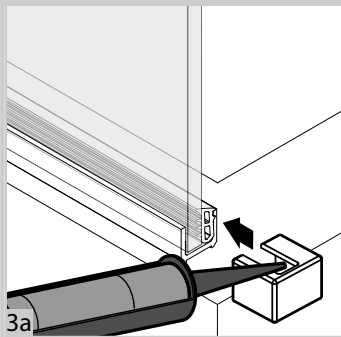

FB

Ø6mm

SILICONE

3

24h

Vismaravetro Srl

20843 Verano Brianza (MB) - Italy Via Furlanelli, 29

telefono 0362/992244