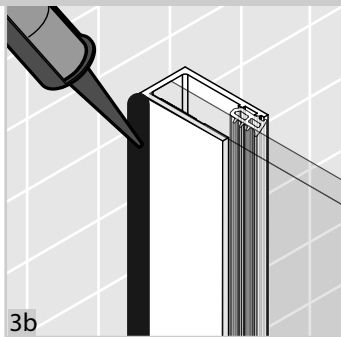

FB

Ø6mm

SILICONE

3

24h

Vismaravetro Srl

20843 Verano Brianza (MB) - Italy Via Furlanelli, 29

telefono 0362/992244