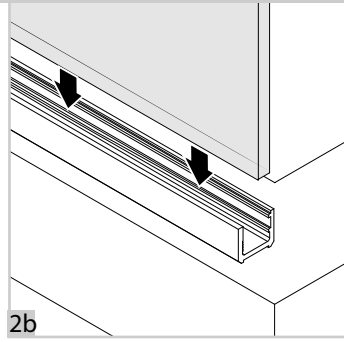

FB

Ø6mm

SILICONE

3

24h

Vismaravetro Srl

20843 Verano Brianza (MB) - Italy Via Furlanelli, 29

telefono 0362/992244