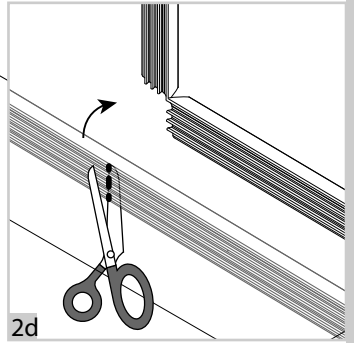

FB

Ø6mm

SILICONE

3

24h

Vismaravetro Srl

20843 Verano Brianza (MB) - Italy Via Furlanelli, 29

telefono 0362/992244