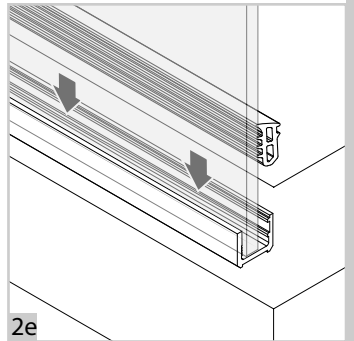

FB

Ø6mm

SILICONE

3

24h

Vismaravetro Srl

20843 Verano Brianza (MB) - Italy Via Furlanelli, 29

telefono 0362/992244