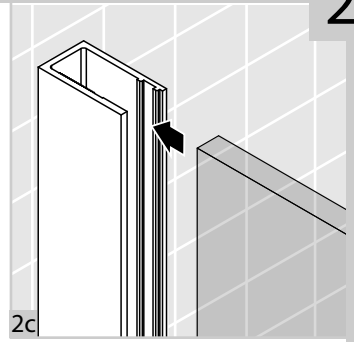

FB

Ø6mm

SILICONE

3

24h

Vismaravetro Srl

20843 Verano Brianza (MB) - Italy Via Furlanelli, 29

telefono 0362/992244